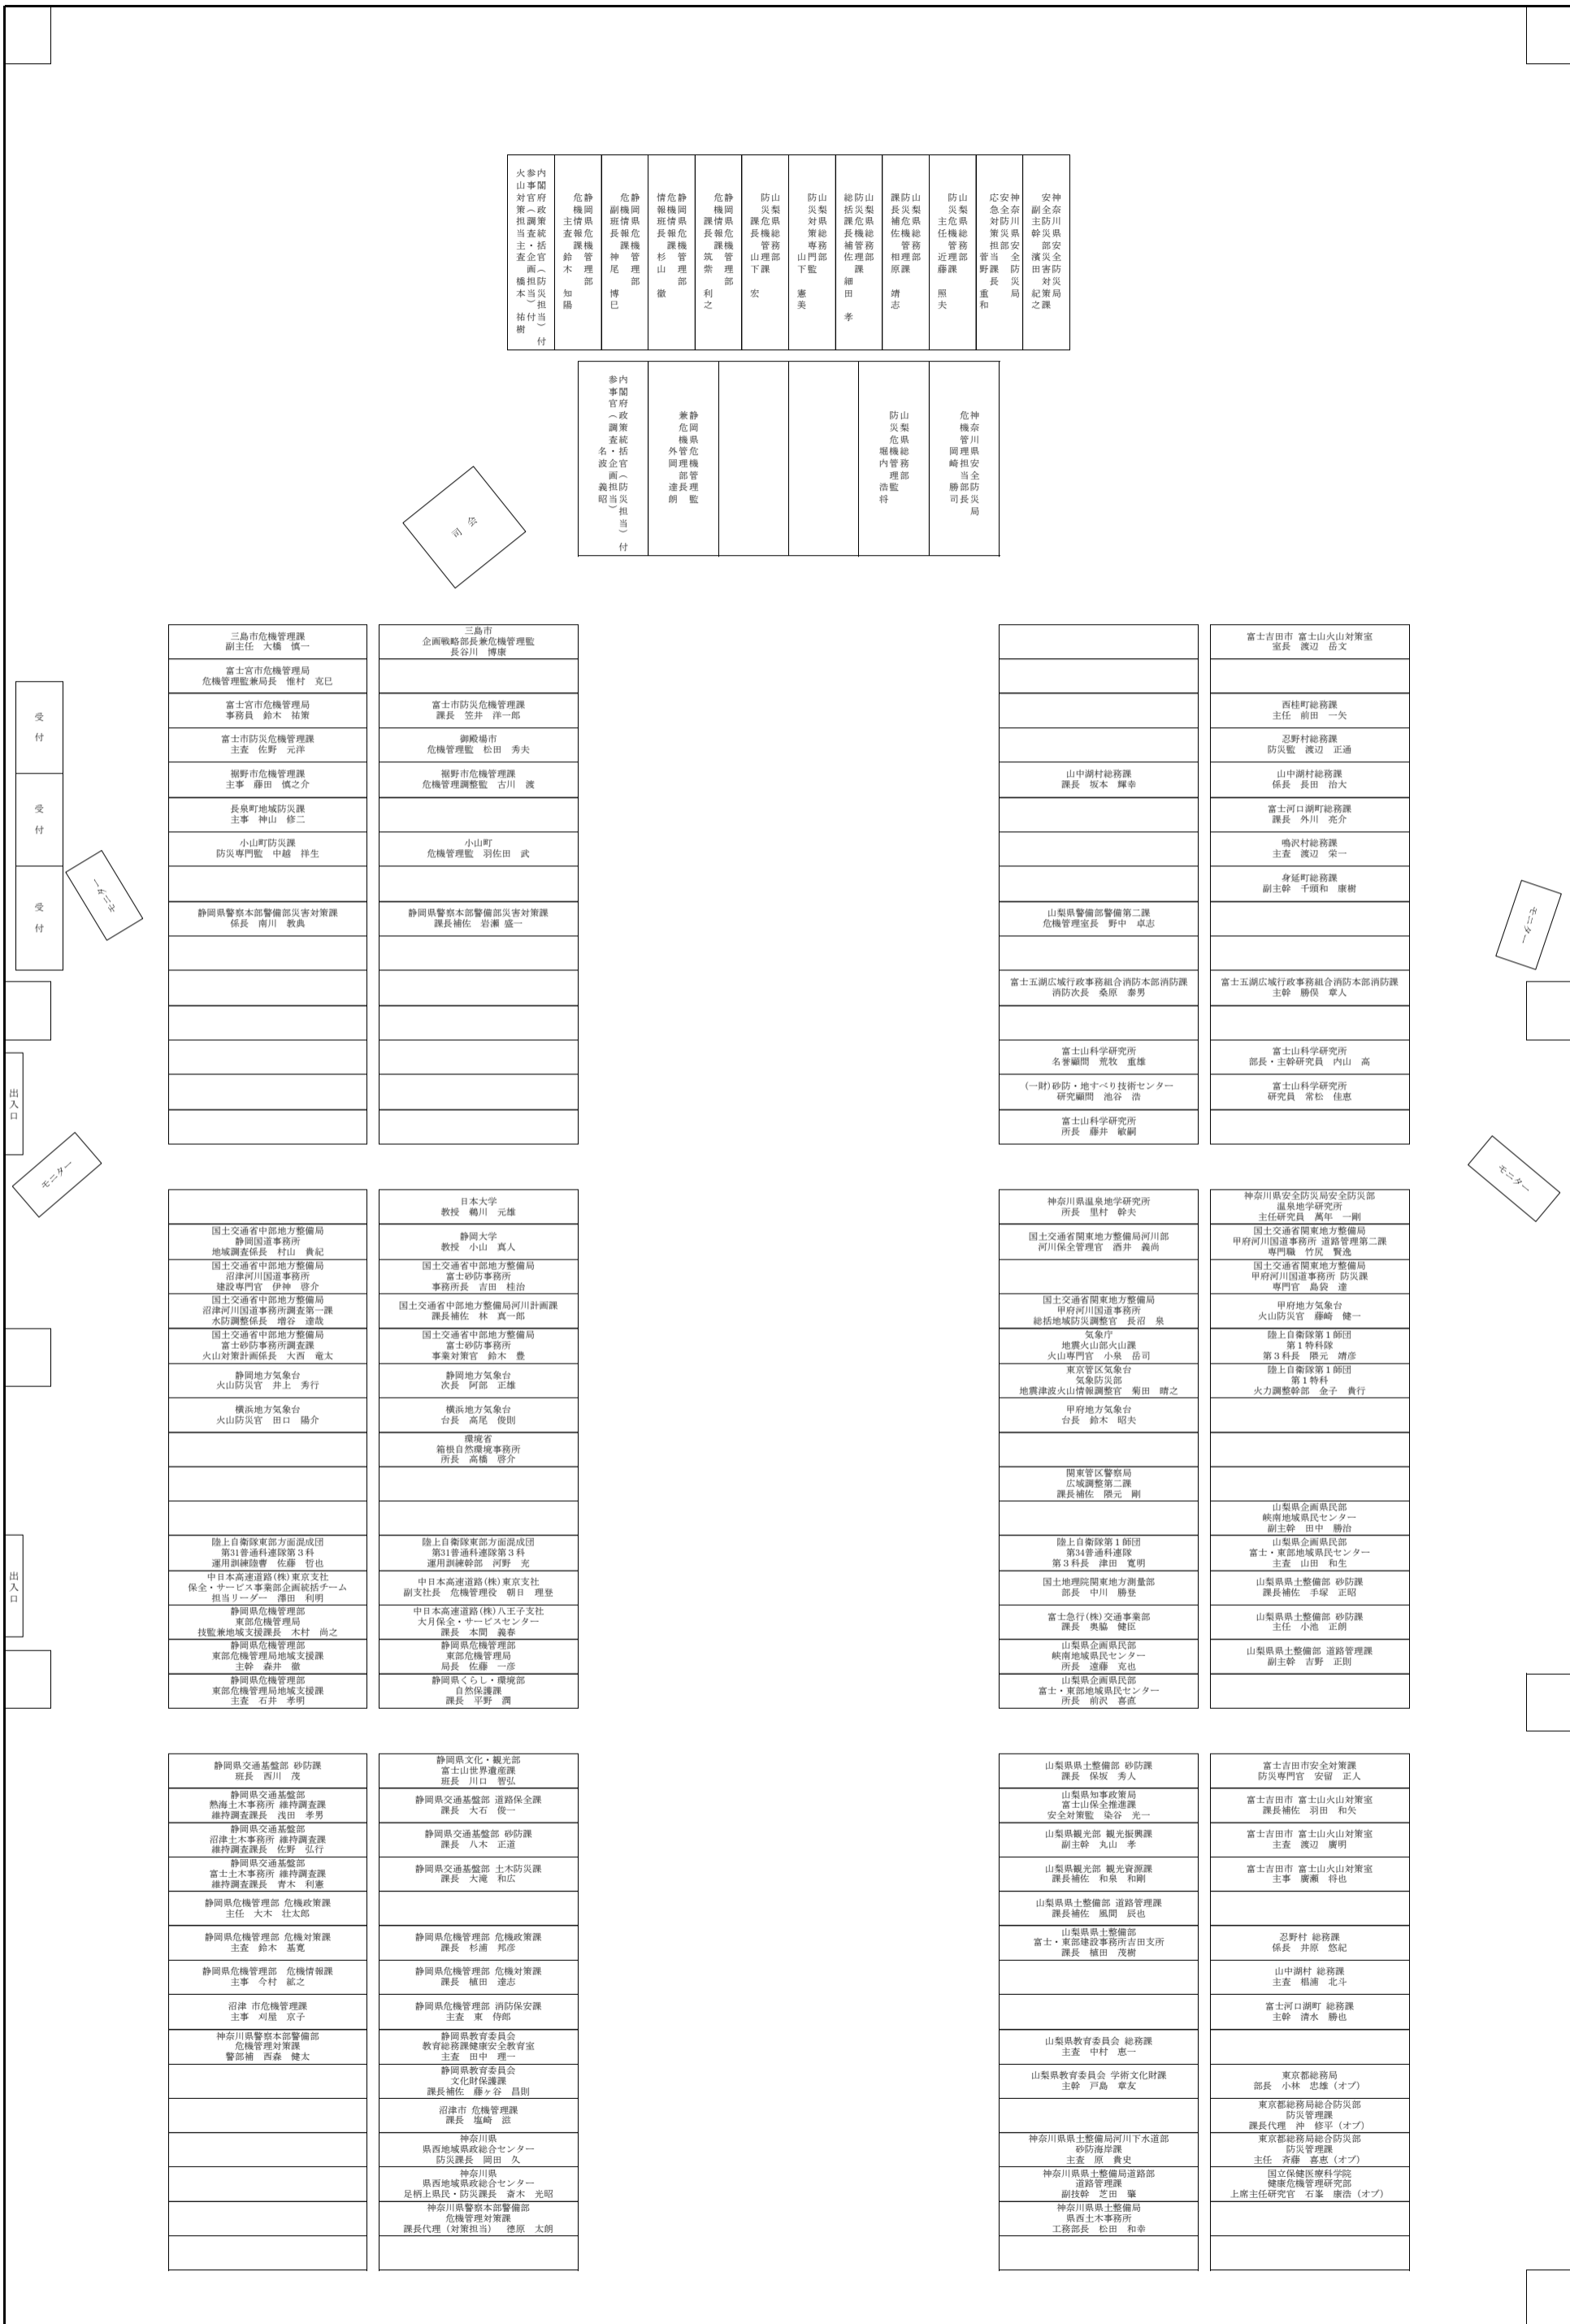

臨時富士山火山防災対策協議会 座席表

Table listing names and titles of participants from various organizations, including government agencies and research institutions.

Table listing names and titles of participants, including officials from the National Government and local disaster management centers.

Table listing participants from local government offices, including disaster management centers in various municipalities.

Table listing participants from local government offices, including disaster management centers in various municipalities.

Table listing participants from various research institutions and academic organizations.

Table listing participants from national and international research institutions and universities.

Table listing participants from national and international research institutions and universities.

Table listing participants from national and international research institutions and universities.

Table listing participants from various government departments and agencies.

Table listing participants from various government departments and agencies.